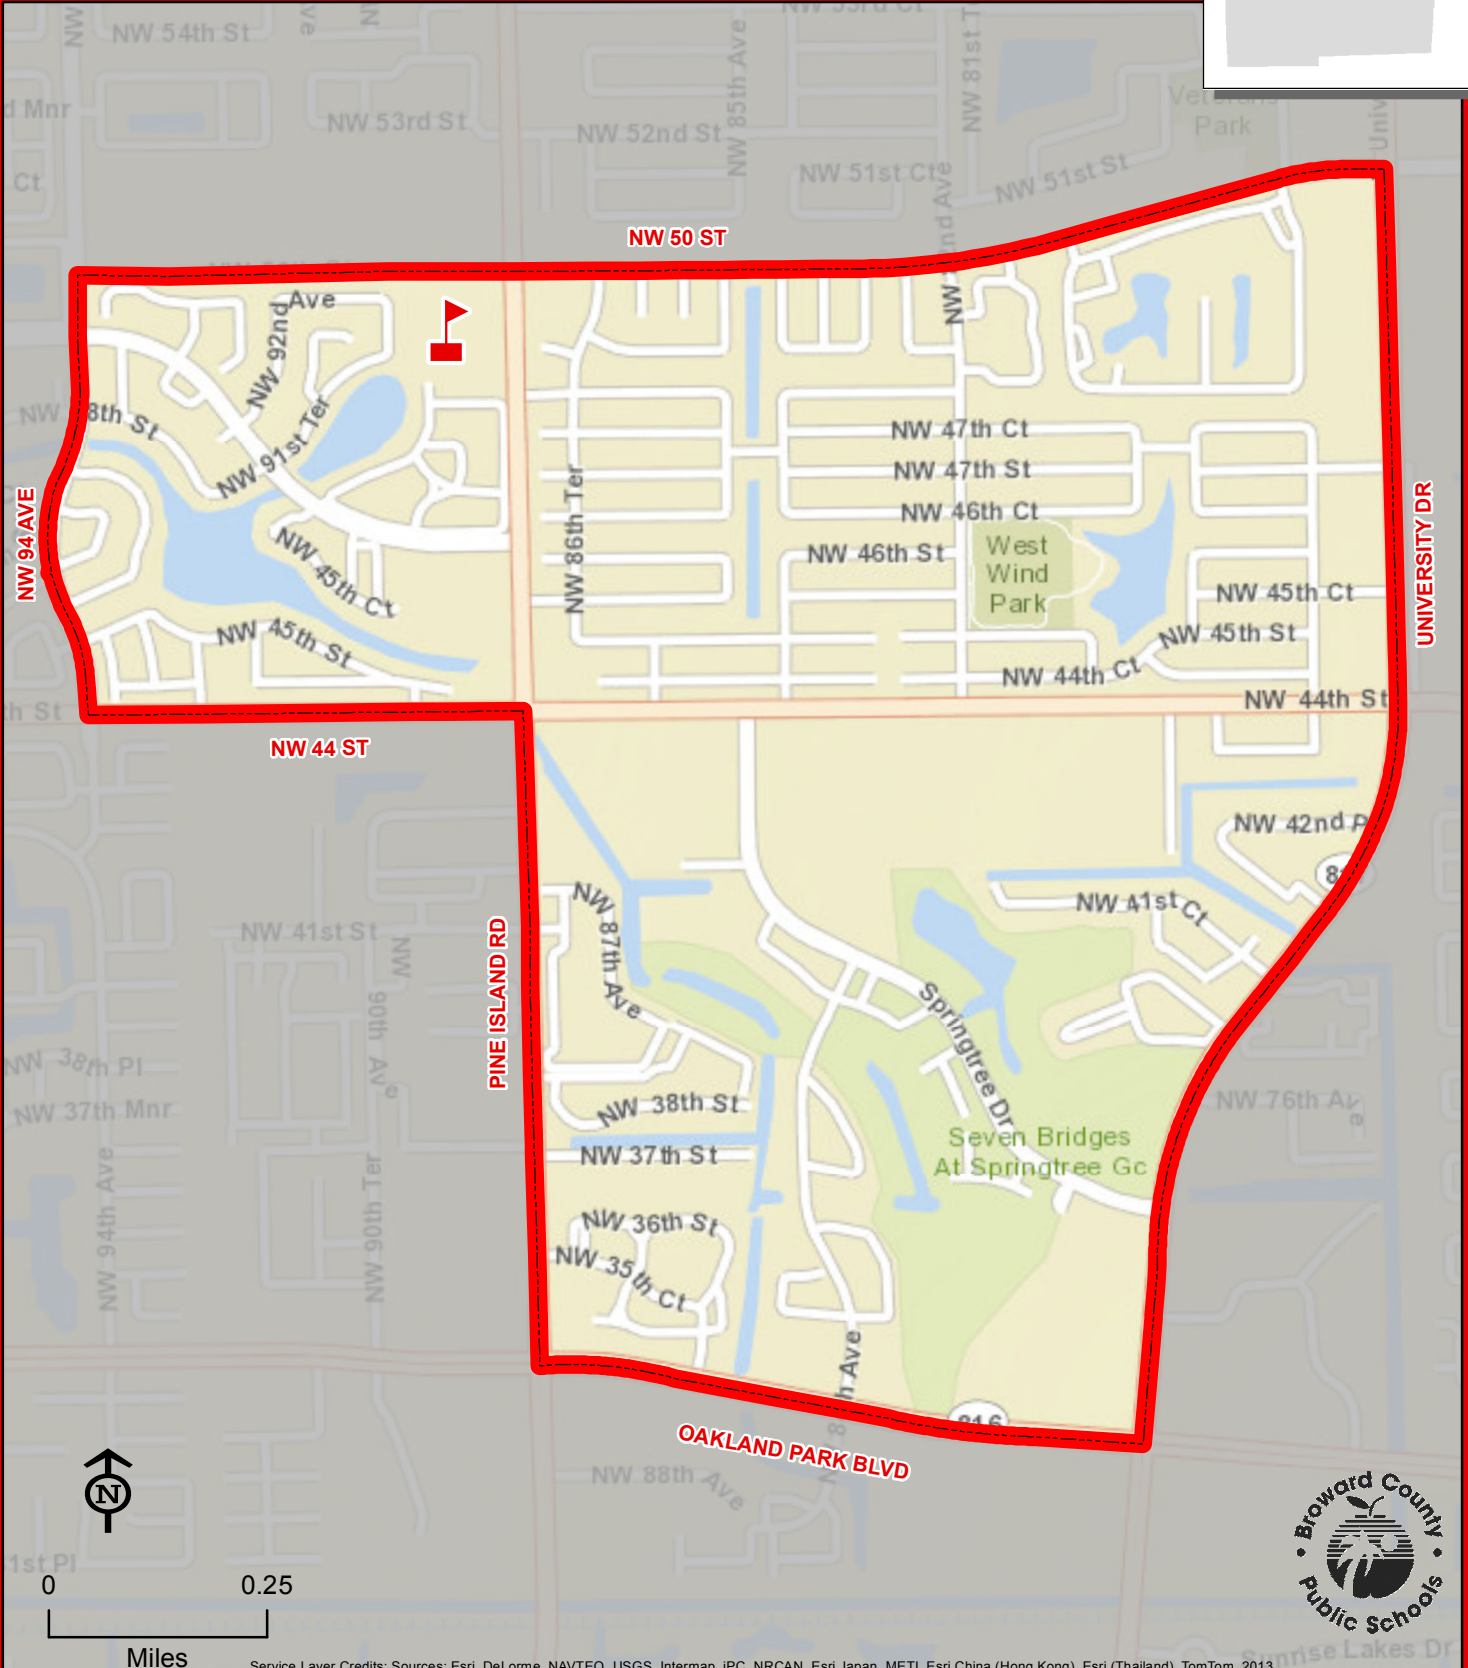

# BANYAN ELEMENTARY SCHOOL

8800 NW 50 STREET  
SUNRISE, FLORIDA 33351  
754-322-5350

THIS MAP IS FOR CONCEPTUAL PURPOSES ONLY AND SHOULD NOT BE USED FOR LEGAL BOUNDARY DETERMINATIONS